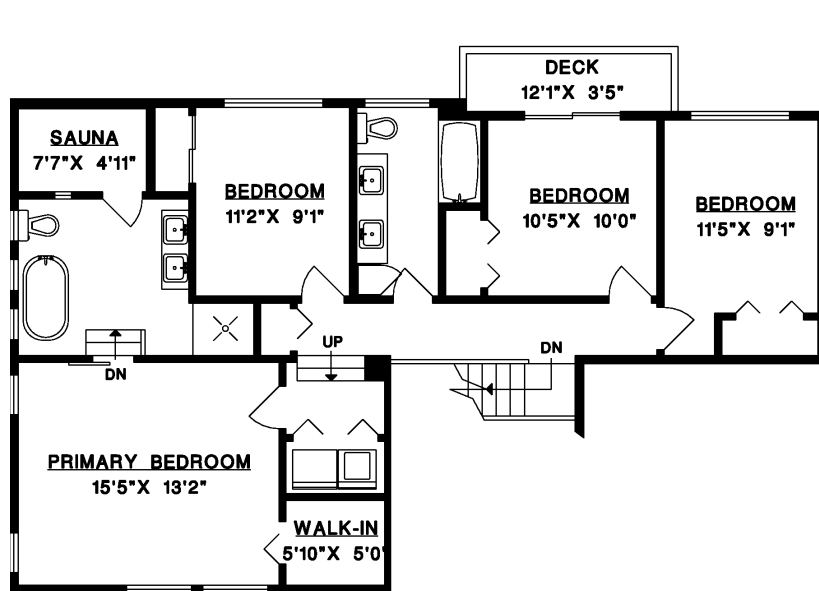

**763 WEYMOUTH DRIVE
NORTH VANCOUVER**

| | |
|--------------|---------------------|
| MAIN FLOOR | 1,600 SQ.FT. |
| UPPER FLOOR | 1,069 SQ.FT. |
| LOWER FLOOR | 849 SQ.FT. |
| TOTAL | 3,518 SQ.FT. |
| STORAGE | 752 SQ.FT. |
| GARAGE | 423 SQ.FT. |
| DECKS | 509 SQ.FT. |

MAIN FLOOR

UPPER FLOOR

LOWER FLOOR