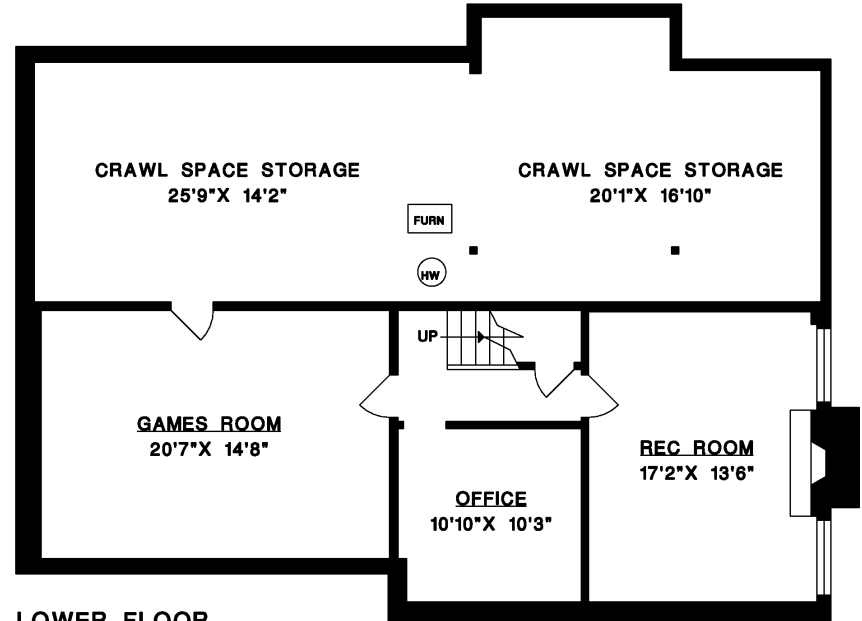

**763 WEYMOUTH DRIVE
NORTH VANCOUVER**

| | |
|--------------|---------------------|
| MAIN FLOOR | 1,600 SQ.FT. |
| UPPER FLOOR | 1,069 SQ.FT. |
| LOWER FLOOR | 849 SQ.FT. |
| TOTAL | 3,518 SQ.FT. |
| STORAGE | 752 SQ.FT. |
| GARAGE | 423 SQ.FT. |
| DECKS | 509 SQ.FT. |

MAIN FLOOR

UPPER FLOOR

LOWER FLOOR