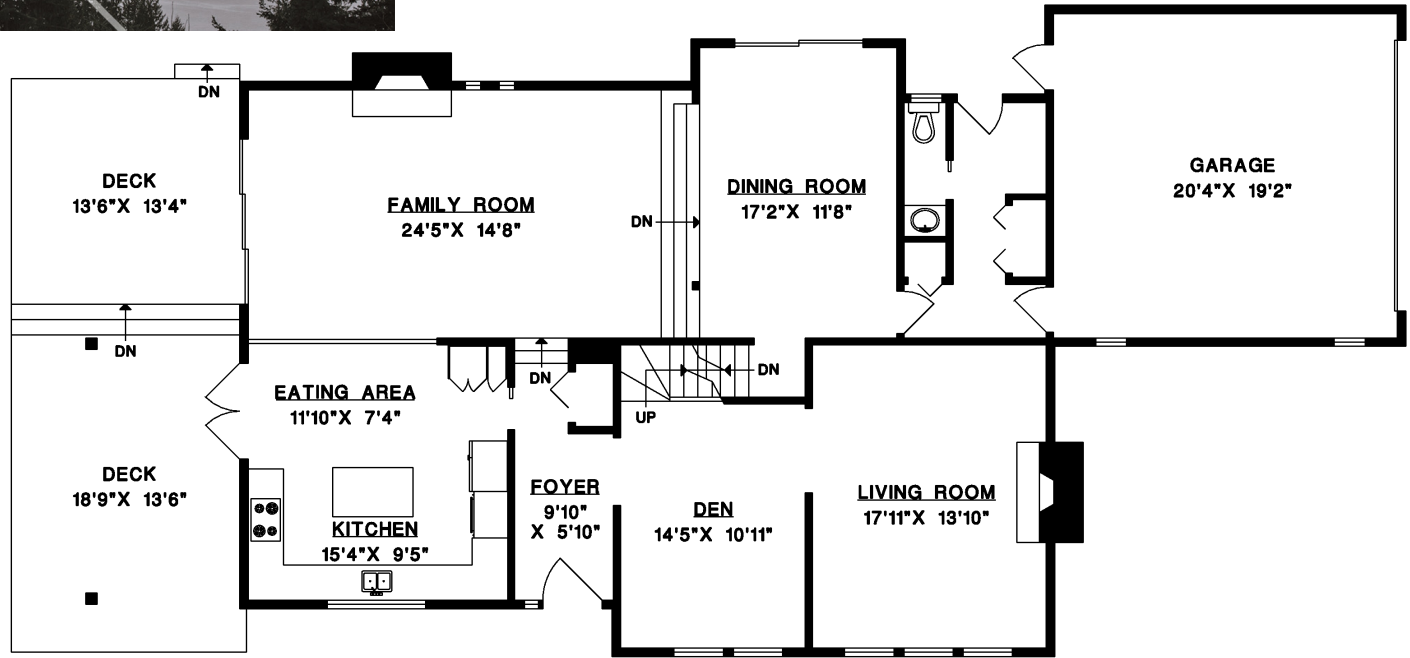

**763 WEYMOUTH DRIVE
NORTH VANCOUVER**

| | |
|--------------|---------------------|
| MAIN FLOOR | 1,600 SQ.FT. |
| UPPER FLOOR | 1,069 SQ.FT. |
| LOWER FLOOR | 849 SQ.FT. |
| TOTAL | 3,518 SQ.FT. |
| STORAGE | 752 SQ.FT. |
| GARAGE | 423 SQ.FT. |
| DECKS | 509 SQ.FT. |

MAIN FLOOR

UPPER FLOOR

LOWER FLOOR