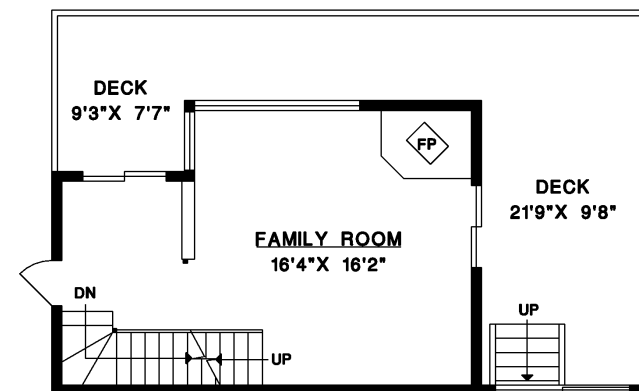

120 MOUNTAIN DRIVE NORTH VANCOUVER

MAIN FLOOR	1,141 SQ.FT.
MIDDLE FLOOR	1,078 SQ.FT.
LOWER FLOOR	407 SQ.FT.
BOTTOM FLOOR	278 SQ.FT.
TOTAL	2,904 SQ.FT.
CRAWL STOAGE	314 SQ.FT.
GARAGE	319 SQ.FT.
DECKS	1,290 SQ.FT.

MAIN FLOOR

MIDDLE FLOOR

BOTTOM FLOOR

LOWER FLOOR