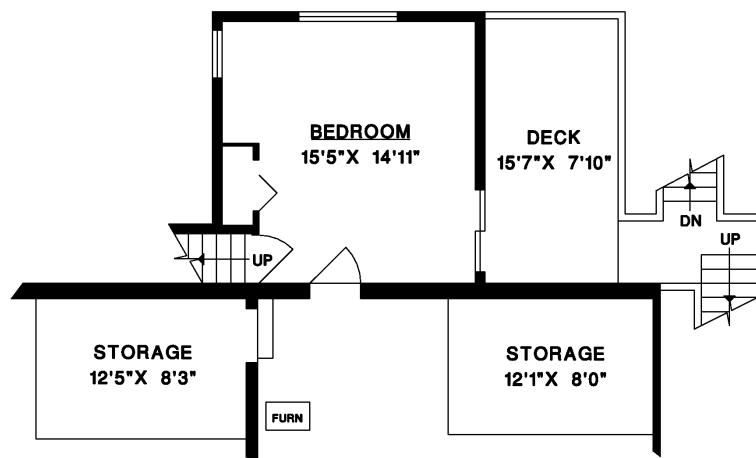

120 MOUNTAIN DRIVE NORTH VANCOUVER

MAIN FLOOR	1,141 SQ.FT.
MIDDLE FLOOR	1,078 SQ.FT.
LOWER FLOOR	407 SQ.FT.
BOTTOM FLOOR	278 SQ.FT.
TOTAL	2,904 SQ.FT.
CRAWL STOAGE	314 SQ.FT.
GARAGE	319 SQ.FT.
DECKS	1,290 SQ.FT.

MAIN FLOOR

MIDDLE FLOOR

BOTTOM FLOOR

LOWER FLOOR