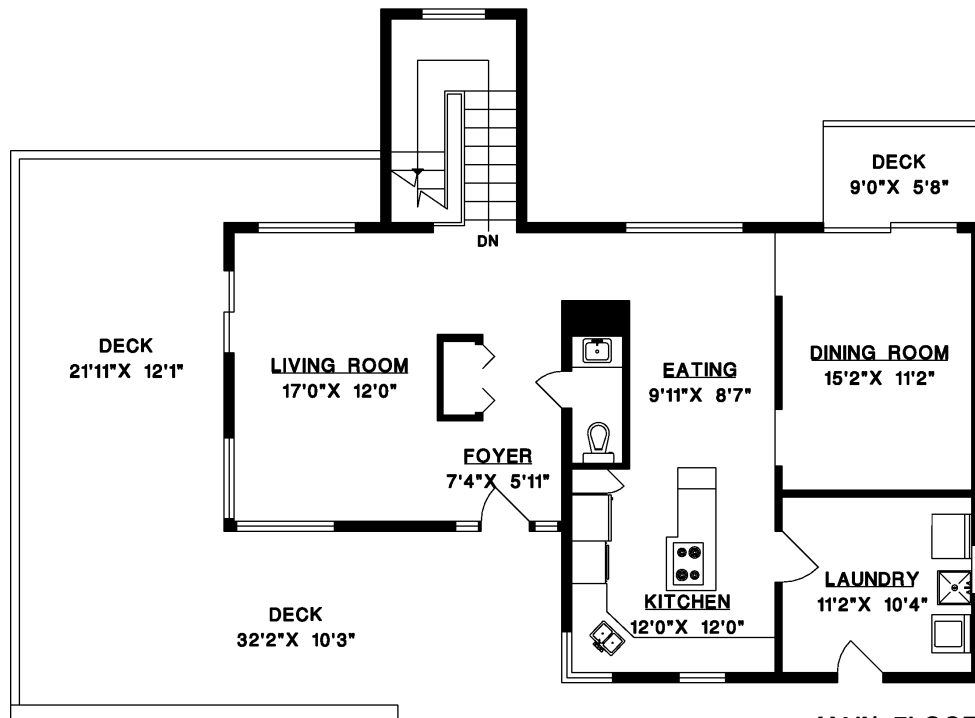

120 MOUNTAIN DRIVE NORTH VANCOUVER

MAIN FLOOR	1,141 SQ.FT.
MIDDLE FLOOR	1,078 SQ.FT.
LOWER FLOOR	407 SQ.FT.
BOTTOM FLOOR	278 SQ.FT.
TOTAL	2,904 SQ.FT.
CRAWL STOAGE	314 SQ.FT.
GARAGE	319 SQ.FT.
DECKS	1,290 SQ.FT.

MAIN FLOOR

MIDDLE FLOOR

BOTTOM FLOOR

LOWER FLOOR