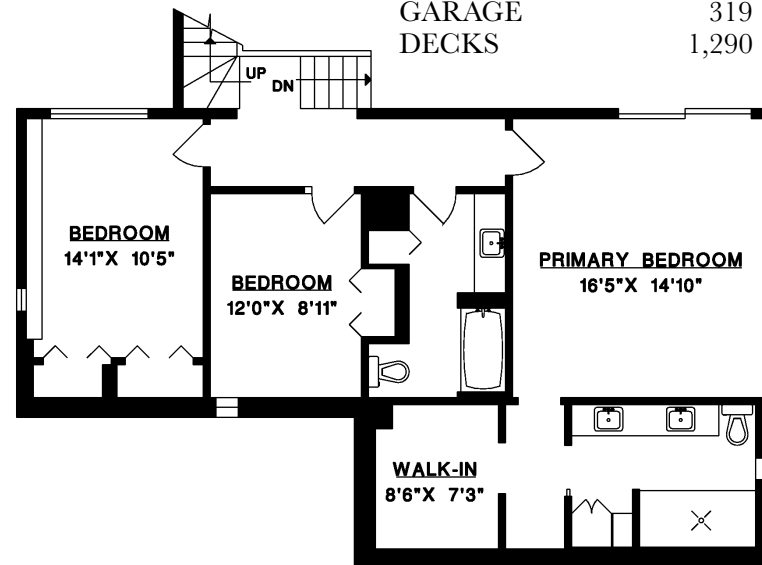

120 MOUNTAIN DRIVE NORTH VANCOUVER

MAIN FLOOR	1,141 SQ.FT.
MIDDLE FLOOR	1,078 SQ.FT.
LOWER FLOOR	407 SQ.FT.
BOTTOM FLOOR	278 SQ.FT.
TOTAL	2,904 SQ.FT.
CRAWL STOAGE	314 SQ.FT.
GARAGE	319 SQ.FT.
DECKS	1,290 SQ.FT.

MAIN FLOOR

MIDDLE FLOOR

BOTTOM FLOOR

LOWER FLOOR